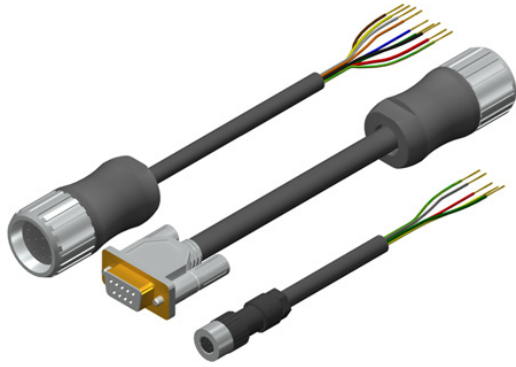

# PRE-ASSEMBLED CABLES

- Compatible with Hohner encoders
- Reduces the possibility of wiring errors
- Eliminates risks of short-circuits
- Saves on installation time

## Connector 95.0007011

Composed of:  
Cable 5x0,14  
Female connector type DIN 43650 4p

**REF: 89.001.01.000.XX**  
length

## Connector 95.0007152

Composed of:  
Cable 3x2x0,14+2x0,34  
Female connector M12 8p CW

**REF: 89.003.02.000.XX**  
length

## Connector 90.9507H

Composed of:  
Cable 5x0,14  
Female connector type militar 7p CCW

**REF: 89.002.01.000.XX**  
length