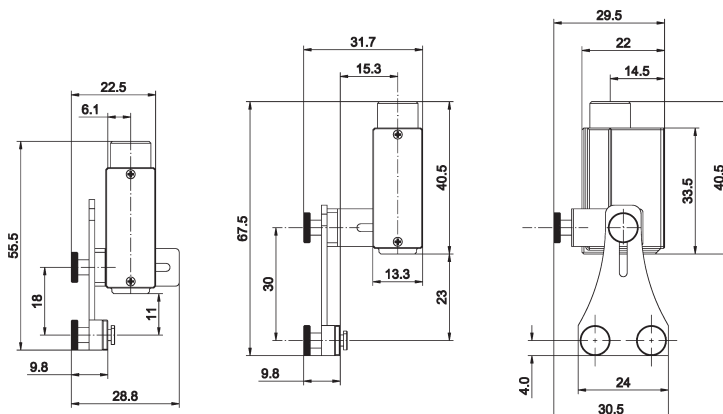

AO000219

LASER SENSORS • POINTERS

MECHANICAL DATA

Height	44 mm
Housing material	Metal
Length	81 mm
Width	26.6 mm

ELECTRICAL DATA

Interface	No
Measured value memory	No
Rotating signaling route	No
Visible signaling route	No
Voltage type	DC

OPTICAL DATA

Laser class	2
Light beam form	Point
Wavelength of the sensor	650 nm

DIMENSIONAL DRAWING

INSTALLATION

Mounting / Installation may only be carried out by a qualified electrician!

DISPOSAL

SAFETY WARNINGS